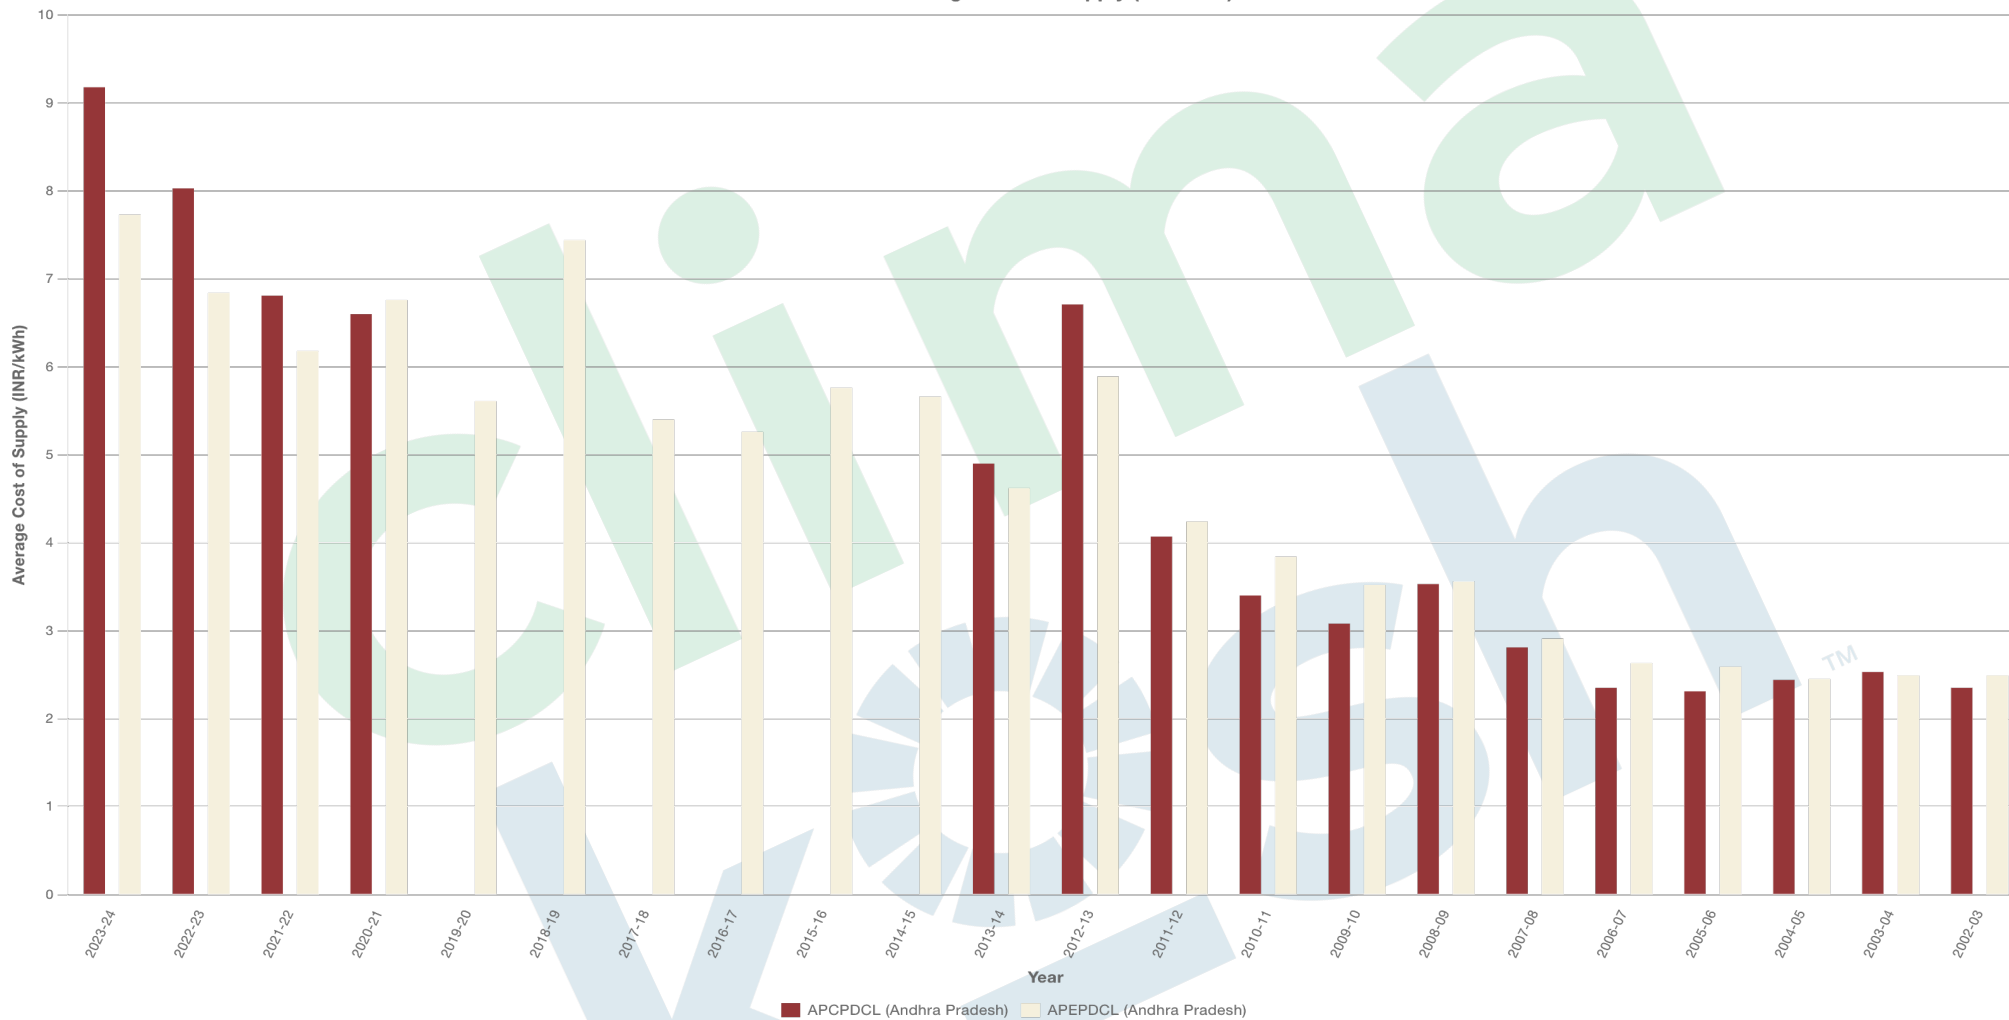

Discom's Average Cost of Supply (INR/kWh)

Disclaimer: The charts presented are based on the best available data from relevant sources. While we strive for accuracy, we do not assume liability for any discrepancies, errors, or omissions in the data, which may arise from the original sources.

Source: The charts presented are based on the best available data from relevant sources. While we strive for accuracy, we do not assume liability for any discrepancies, errors, or omissions in the data, which may arise from the original sources.